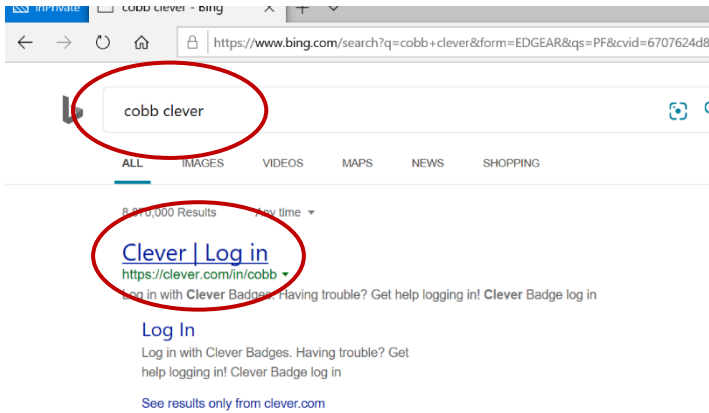

How to access Clever from home

Using Bing or Google search for "cobb clever"

Click on **Log in with Active Directory**

Sign in using

Username: your student ID

(otherwise known as breakfast number or lunch number or computer number)