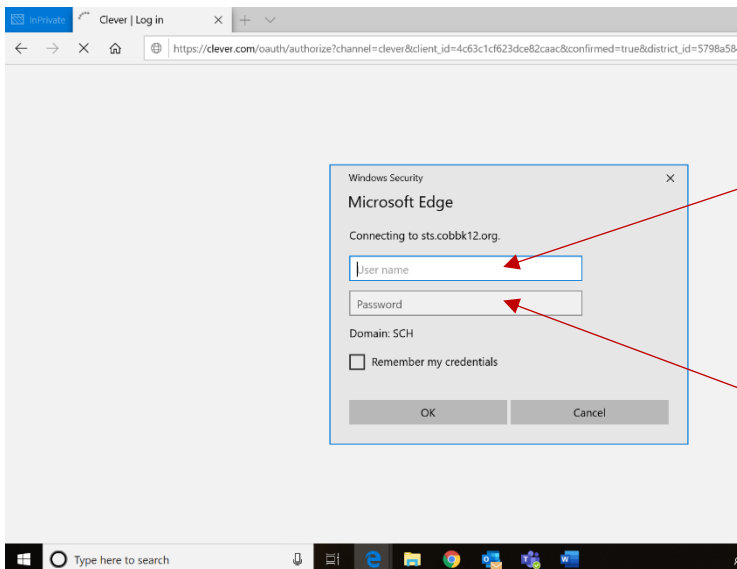

How to access Clever from home

Using Bing or Google search for "cobb clever"

Click on **Log in with Active Directory**

Sign in using

Username: your student ID

(otherwise known as breakfast number or lunch number or computer number)

Password: computer password