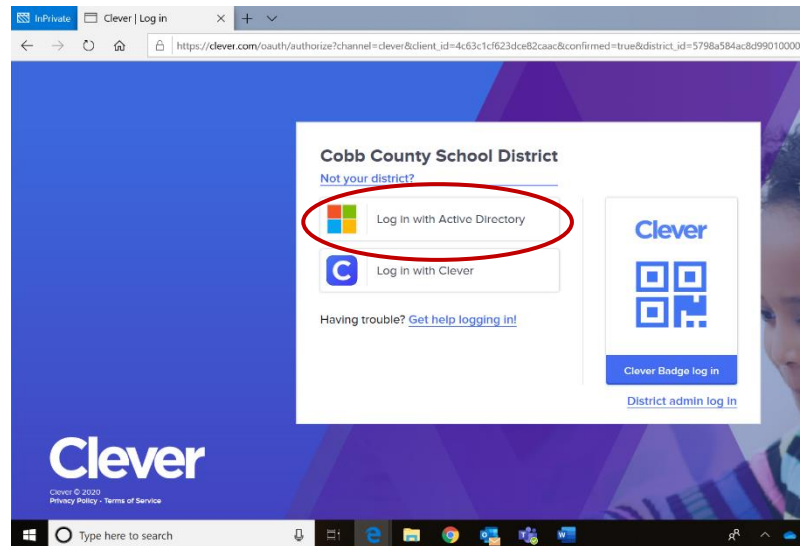

How to access Clever from home

Using Bing or Google search for "cobb clever"

Click on **Log in with Active Directory**

Sign in using

Username: your student ID

(otherwise known as breakfast number or lunch number or computer number)